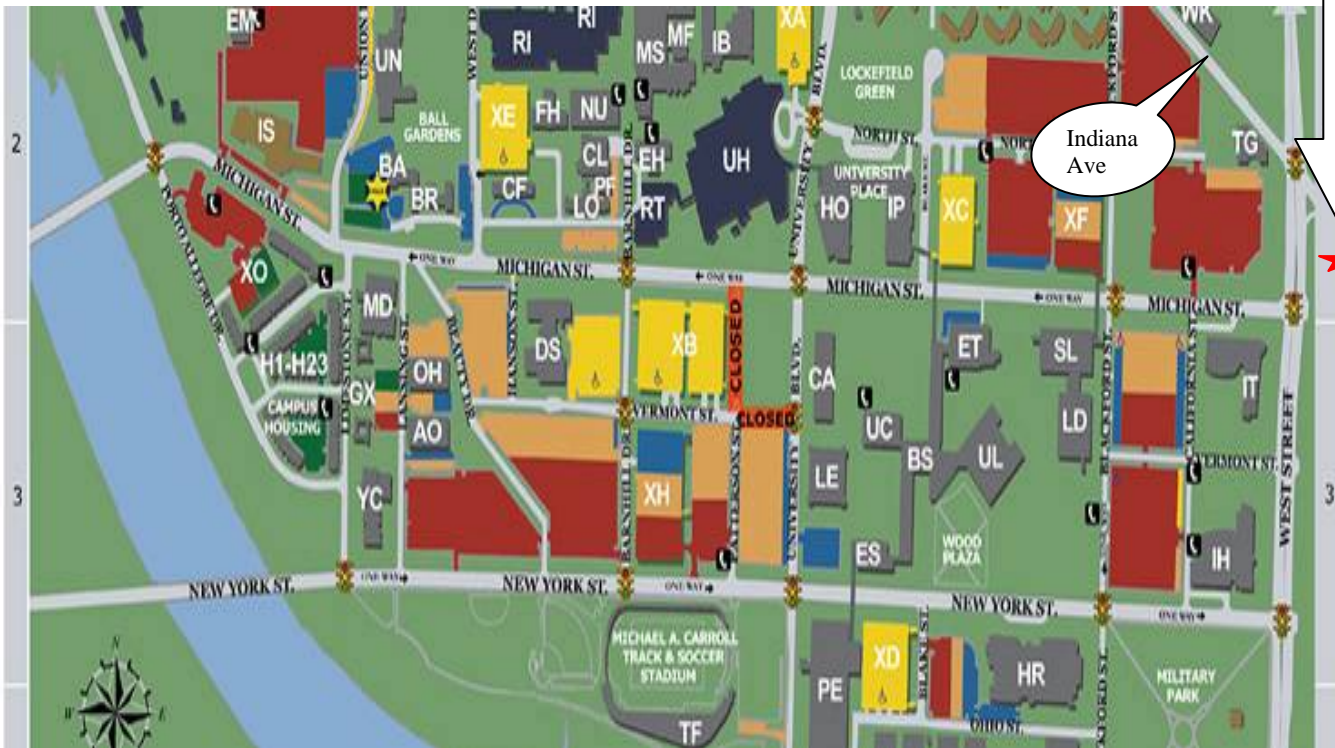

New Location For IUPUI Upward Bound 518 Indiana Avenue

CRI Offices located at
518 Indiana Avenue
on the southeast
corner of West Street
and Indiana Avenue

Upward Bound is now located in the new IUPUI College Readiness Initiatives Building at 518 Indiana Avenue. The CRI Building sets on the southeast corner of Indiana Avenue and West Street.

Metered street parking is available directly in front of the building at the front entrance on Indiana Avenue.

If you have questions, please call the following departments:

- Upward Bound 278-1927

College Readiness Initiatives
New Front Entrance